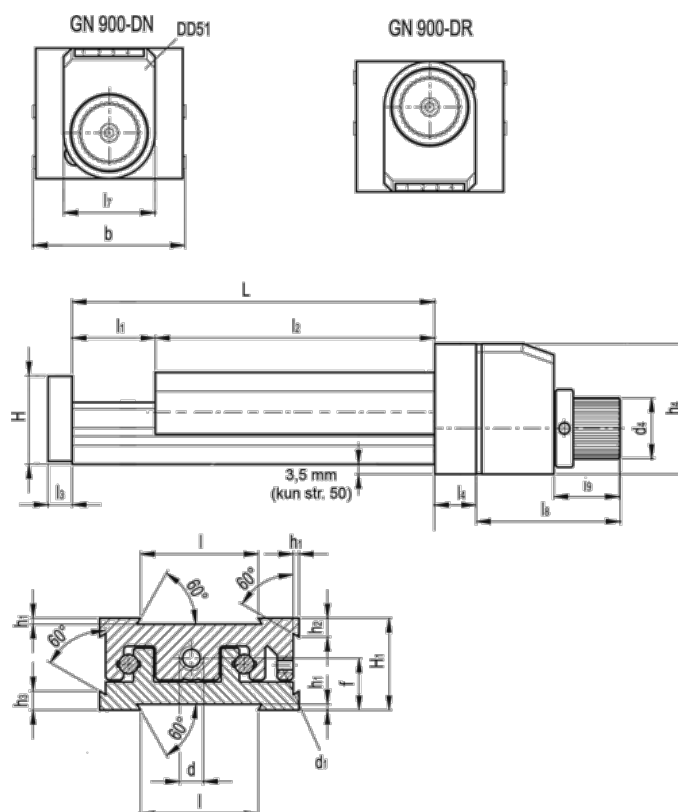

Article number: 20776033

Description: Adjustable slide unit
GN 900-120-260-100-DR-1

Measures

b = 120	h2 = 13.8	l7 = 33
d = M10x1	h3 = 13.8	l8 = 69
d1 = M5	h4 = 57	l9 = 41
d4 = 34	l = 80	
f = 26.3	L - l1 = 260-100	
H = 45.0	l2 = 160	
h1 = 2.0	l3 = 10	
H1 = 46	l4 = 18	